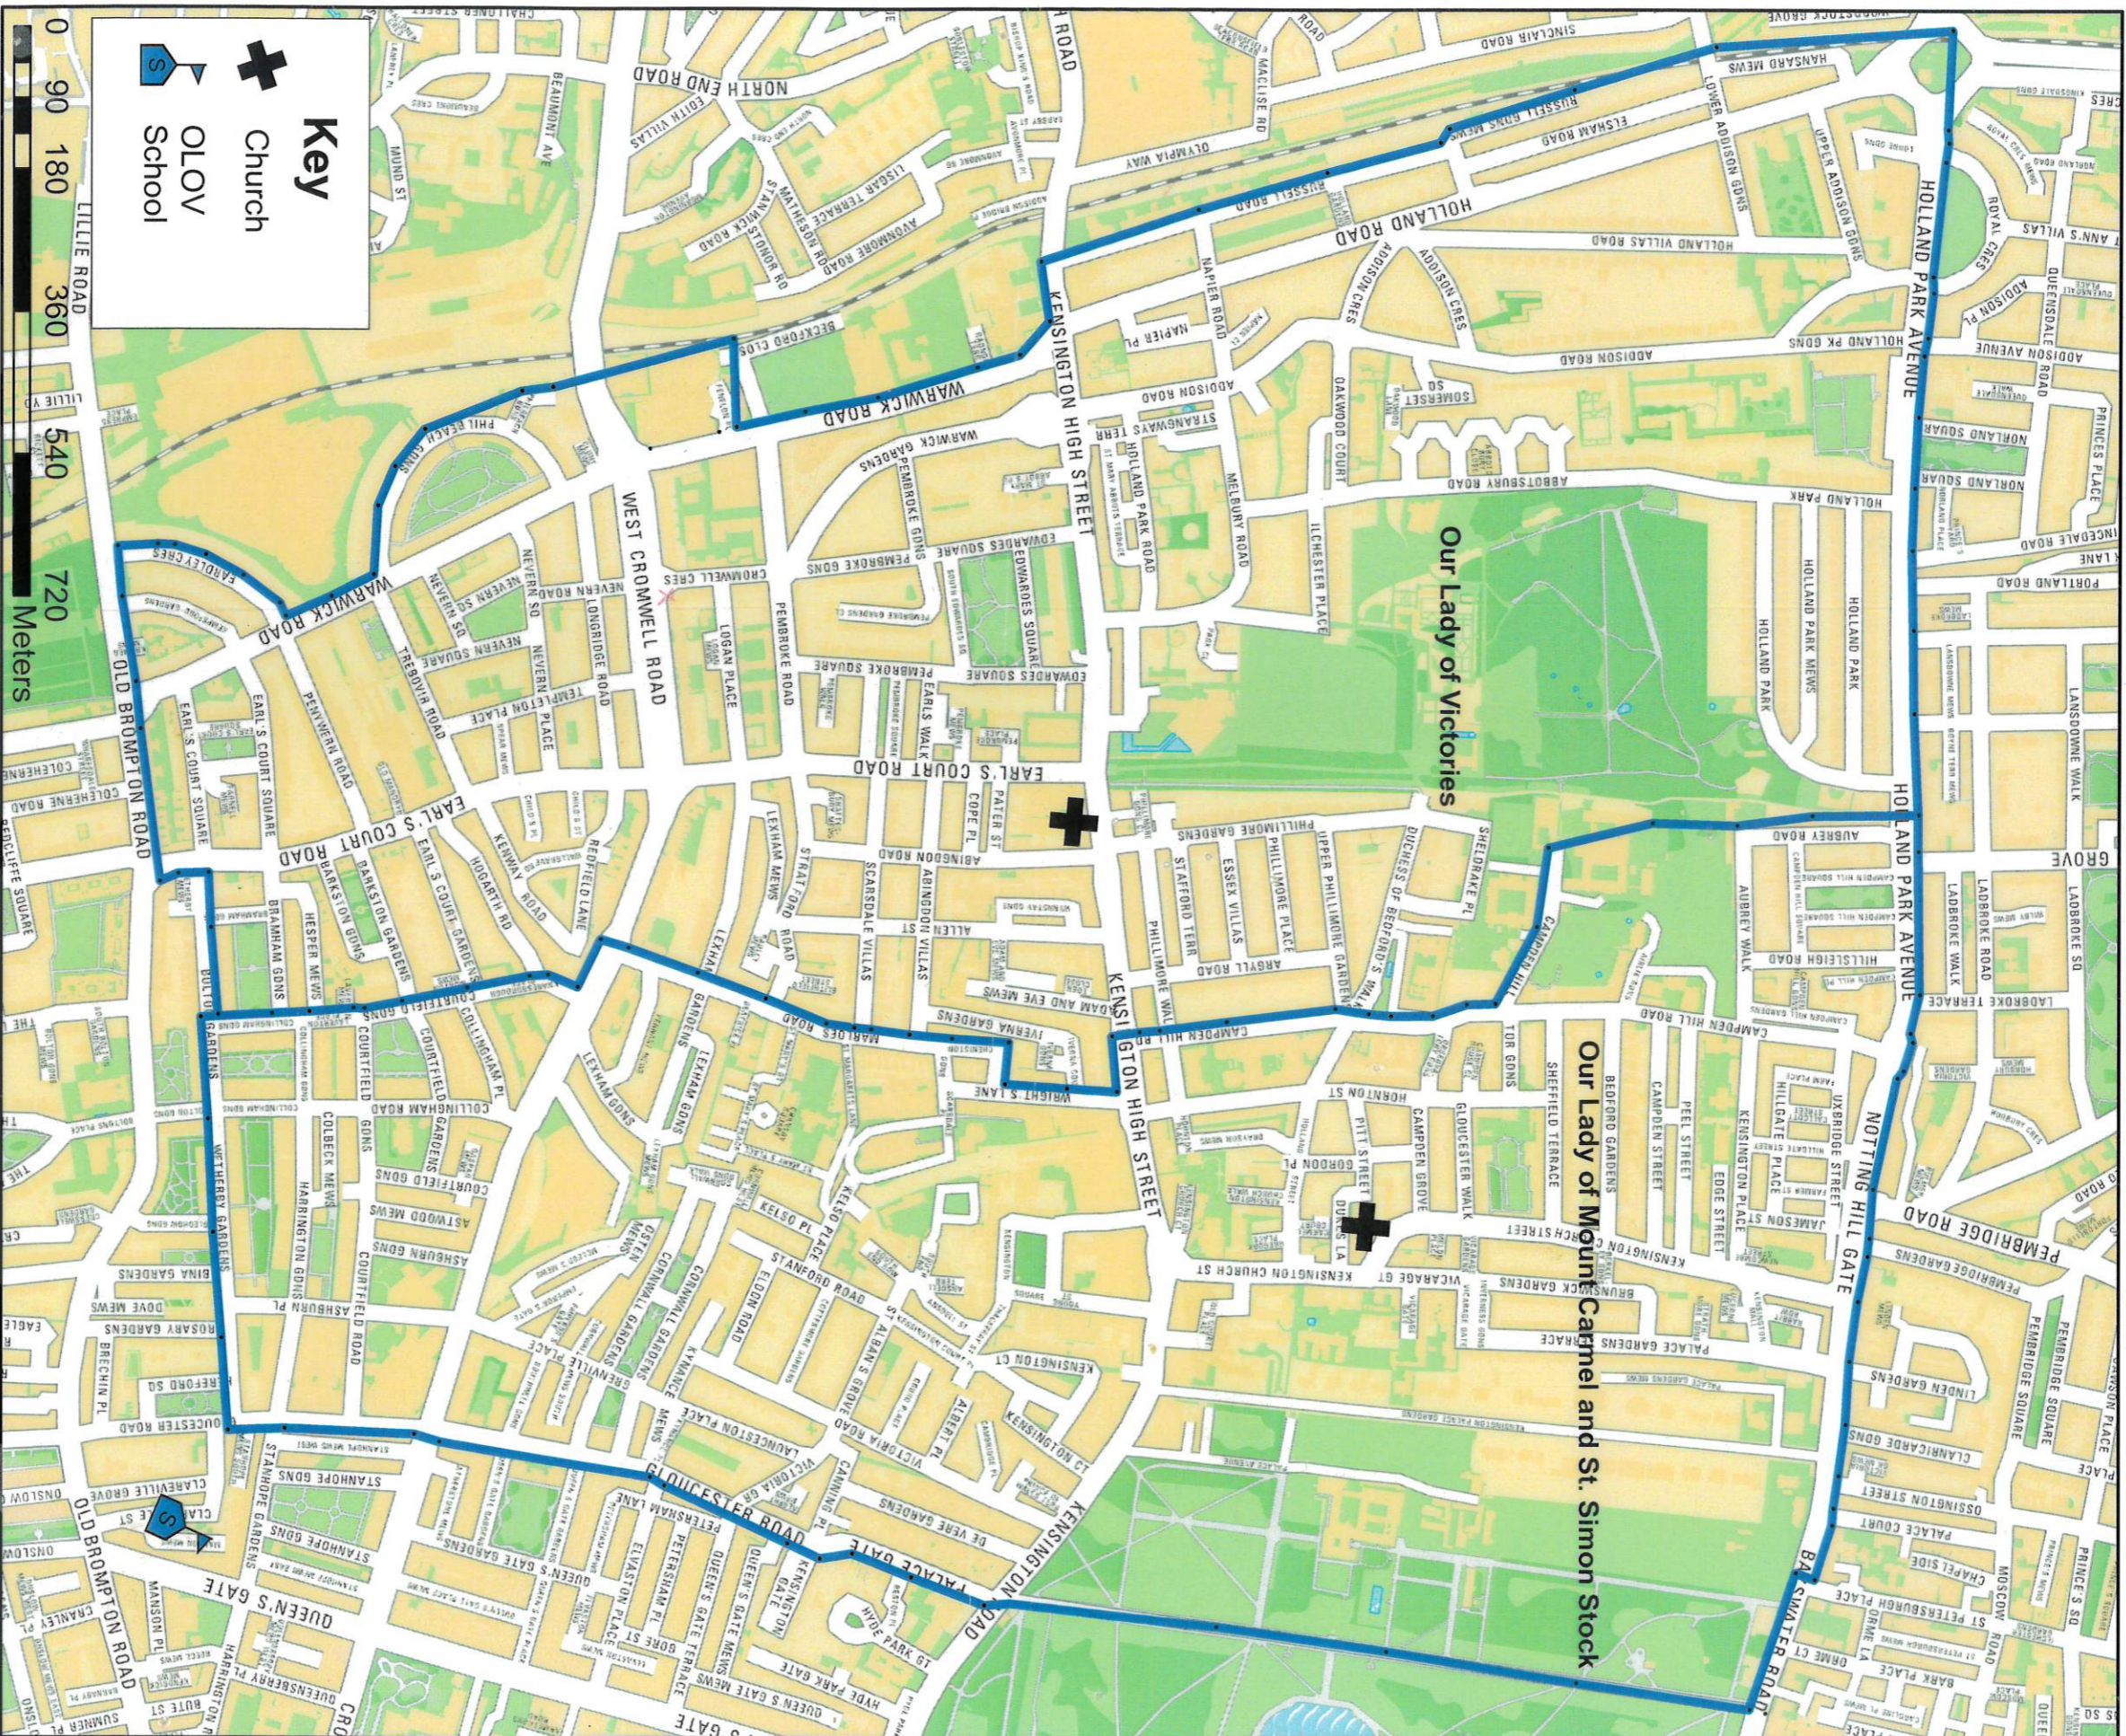

Our Lady of Victories Catholic Primary School Catchment Area

Key

-  Church
-  OLOV School

Title: OLOV Catchment Area

Ref: 0001
Date: 09/2009

Status: Final/Draft

Policy and Performance
The Royal Borough of Kensington and Chelsea
The Town Hall
Hornton Street
London W8 7NX

Reproduced from the Ordnance Survey mapping with the permission of the Controller of Her Majesty's Stationery Office. © Crown Copyright. Unauthorised reproduction infringes Crown copyright and may lead to prosecution or civil proceedings. Royal Borough of Kensington and Chelsea Licence No 100021668 (2009)